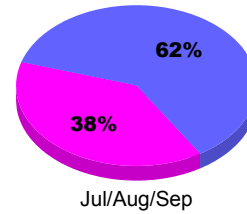

YTD Status Quo Clubs 2011-2012

Status Quo Clubs Compared to Status Quo Members

Legend: Status Quo Clubs (Cyan), Total Status Quo Members (Green)

MEMBERSHIP

Membership Results
2011-2012

Membership
2010-2011

Month	Net Memb Goal	Actual New Memb	Actual Dropped Memb	Gain/Loss of Memb	Gain/Loss of Memb
Jul/Aug/Sep		59	-32	27	0
Totals		59	-32	27	0

Membership Results 2011-2012

Goal, New, Dropped, Gain/Loss

Legend: Goal (Cyan), Actual (Green), Dropped (Yellow), Gain Loss (Magenta)

Comparison of Membership Gain/Loss

Current Year Compared to the Previous Year

Legend: Current Year (Cyan), Previous Year (Green)

Gender Comparison 2011-2012

Jul/Aug/Sep

Legend: Male (Blue), Female (Magenta)